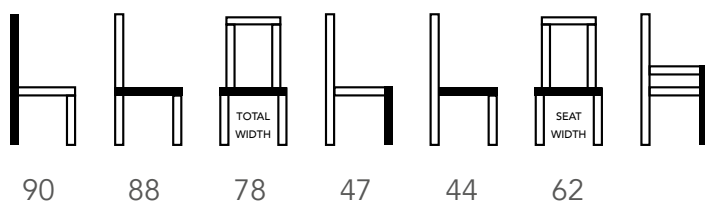

Extra images

MATEN / MEASUREMENTS

EXTRA INFO

MATERIALS

Frame	Plywood + Hardboard
Zitting / Seat	Foam + Board
Poten / Legs	Metal
Back Filling	Foam 2538+Elastic Belt
Seat Filling	Foam 3030-6cm+2538-2cm

PACKING

Package	KARTON
Nr. of pcs	1
Size of package	110x75x80 CM
Weight package	22 kg